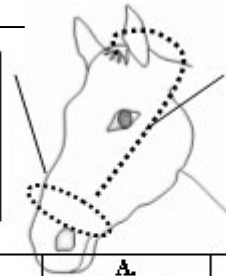

Sizes *	A. Noseband	B. Poll to Noseband
1. Mini	Really small	Really small
2. Pony	17 - 22"	14 - 21"
3. Arab	17 - 22"	19 - 24"
4. Horse	20 - 26"	19 - 24"
5. Warmblood	20 - 26"	21 - 28"
6. Draft	25 - 29"	21 - 28"

www.nurturalhorse.com
info@nurturalhorse.com
 Phone: (705) 866-2285
 1-877-877-5845
 Fax: (705) 866-5748

**No Bit ...
 Less Pain ...
 Fewer Problems!**

**HANDY-DANDY
 TAKE-TO-THE-BARN
 MEASURING CHART FOR
 Nurtural No-Bit BRIDLE™**

Hint ... Use a string or piece of binder twine, then measure the string.
 Strings generally hold still to be measured a whole lot better than horses do!

A. Nose Band - Two inches above lip-crease

B. From poll, (centre of crownpiece) behind ear, to line for nose-band

Sizes	A. Noseband	B. Poll to Noseband
1. Mini	Really small	Really small
2. Pony	17 - 22"	14 - 21"
3. Arab	17 - 22"	19 - 24"
4. Horse	20 - 26"	19 - 24"
5. Warmblood	20 - 26"	21 - 28"
6. Draft	25 - 29"	21 - 28"